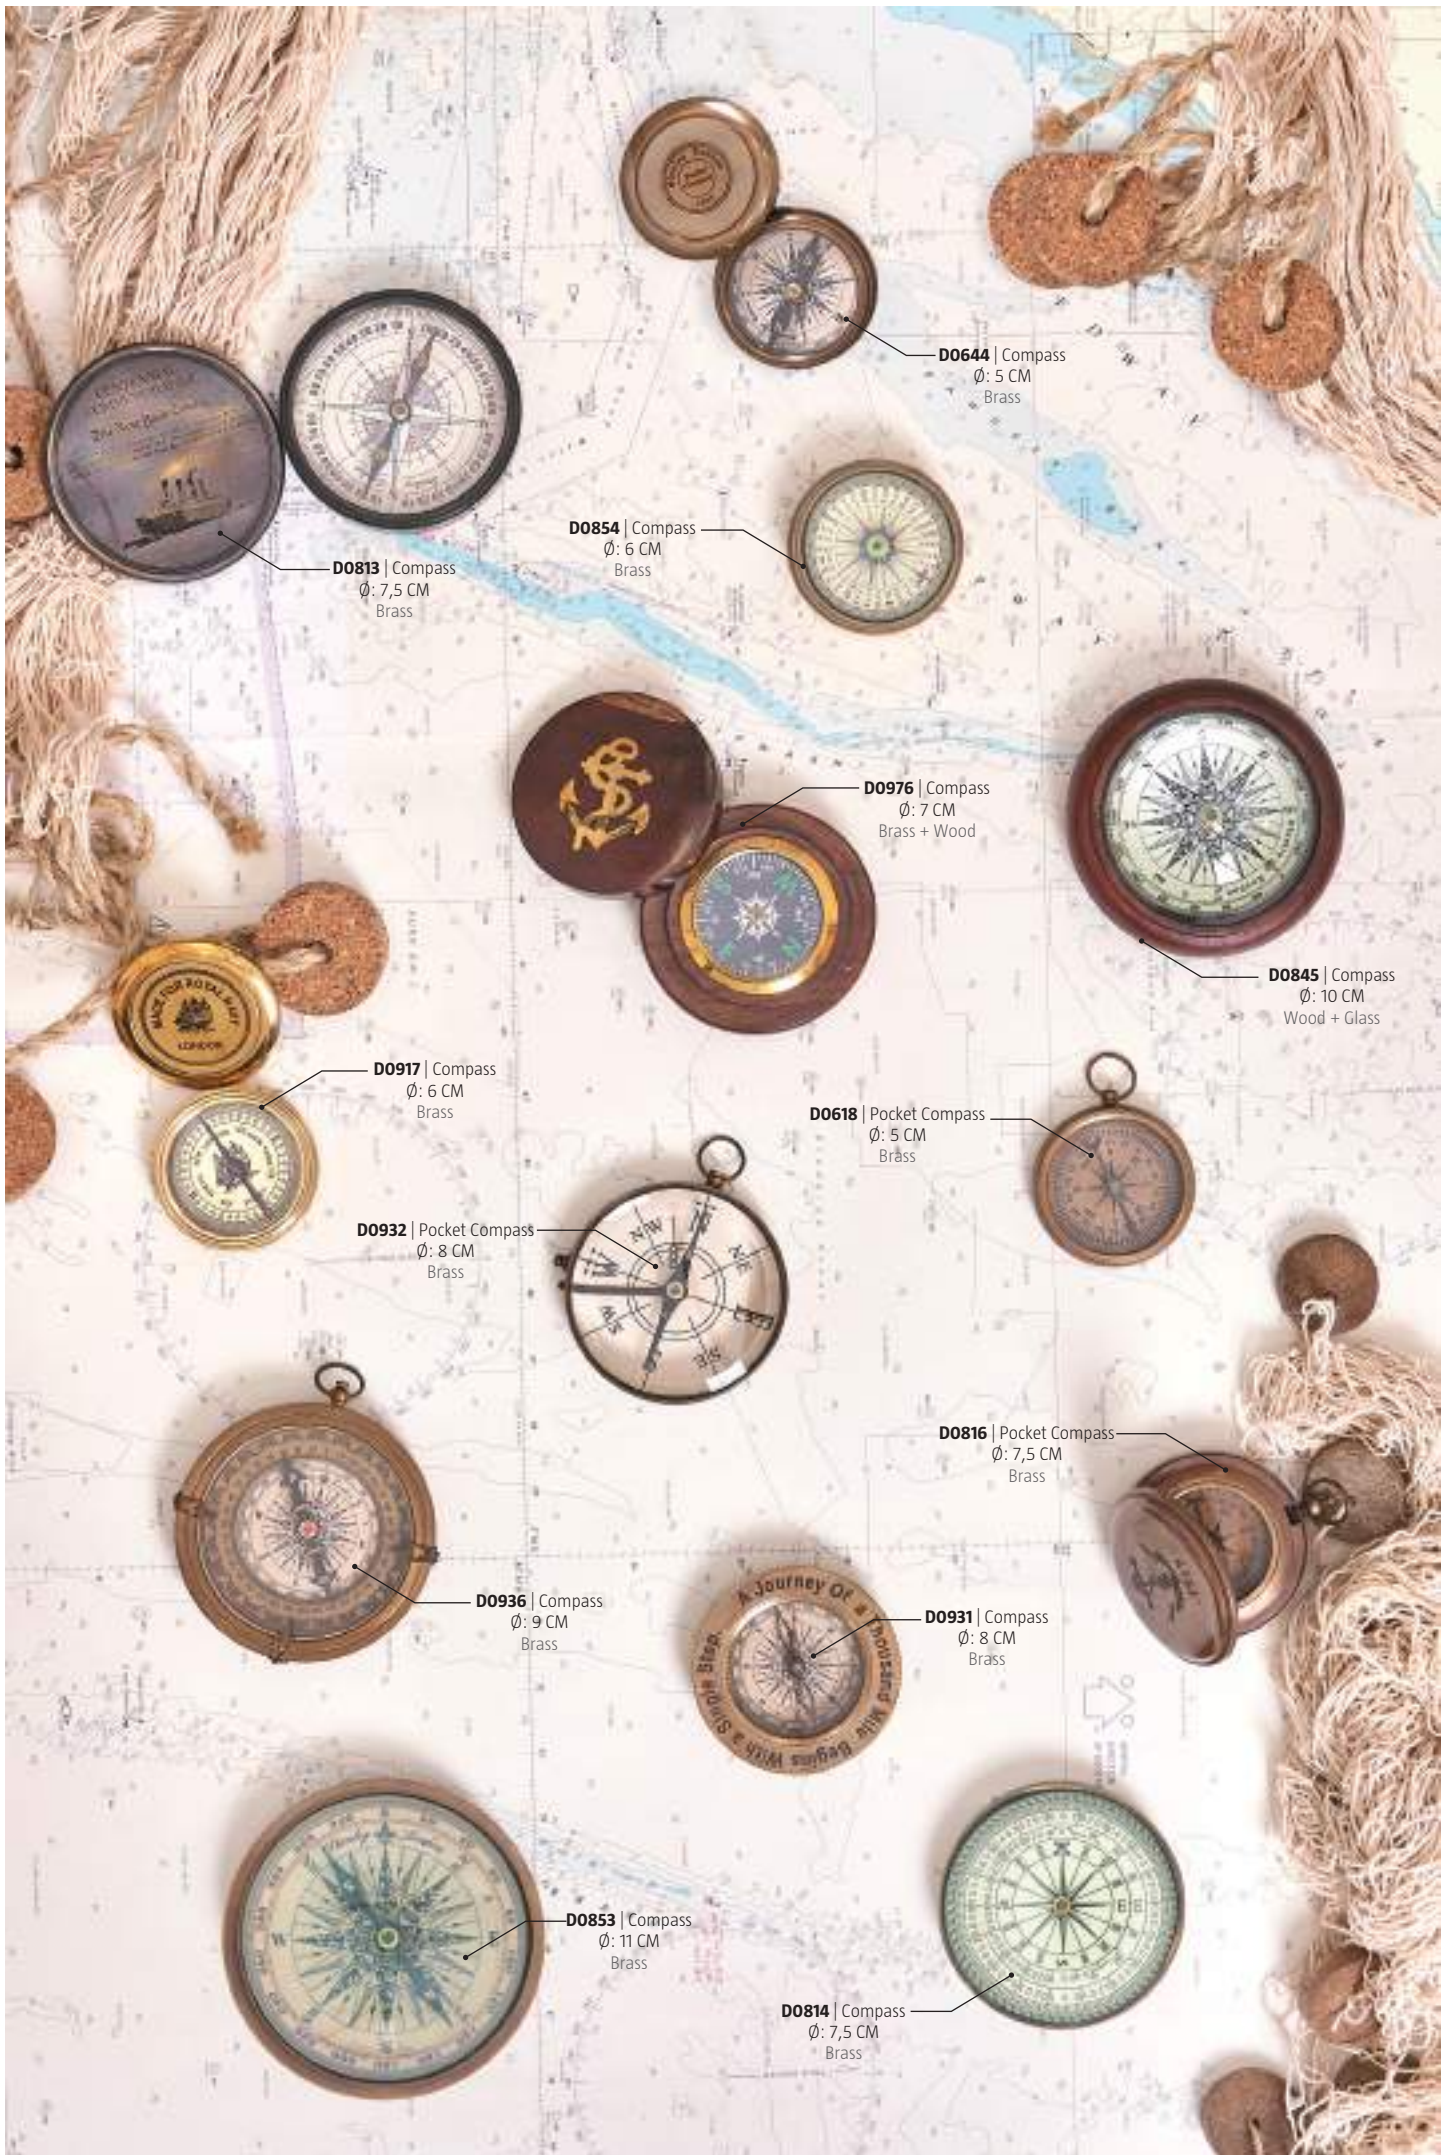

D0644 | Compass
Ø: 5 CM
Brass

D0813 | Compass
Ø: 7,5 CM
Brass

D0854 | Compass
Ø: 6 CM
Brass

D0976 | Compass
Ø: 7 CM
Brass + Wood

D0845 | Compass
Ø: 10 CM
Wood + Glass

D0917 | Compass
Ø: 6 CM
Brass

D0618 | Pocket Compass
Ø: 5 CM
Brass

D0932 | Pocket Compass
Ø: 8 CM
Brass

D0816 | Pocket Compass
Ø: 7,5 CM
Brass

D0936 | Compass
Ø: 9 CM
Brass

D0931 | Compass
Ø: 8 CM
Brass

D0853 | Compass
Ø: 11 CM
Brass

D0814 | Compass
Ø: 7,5 CM
Brass