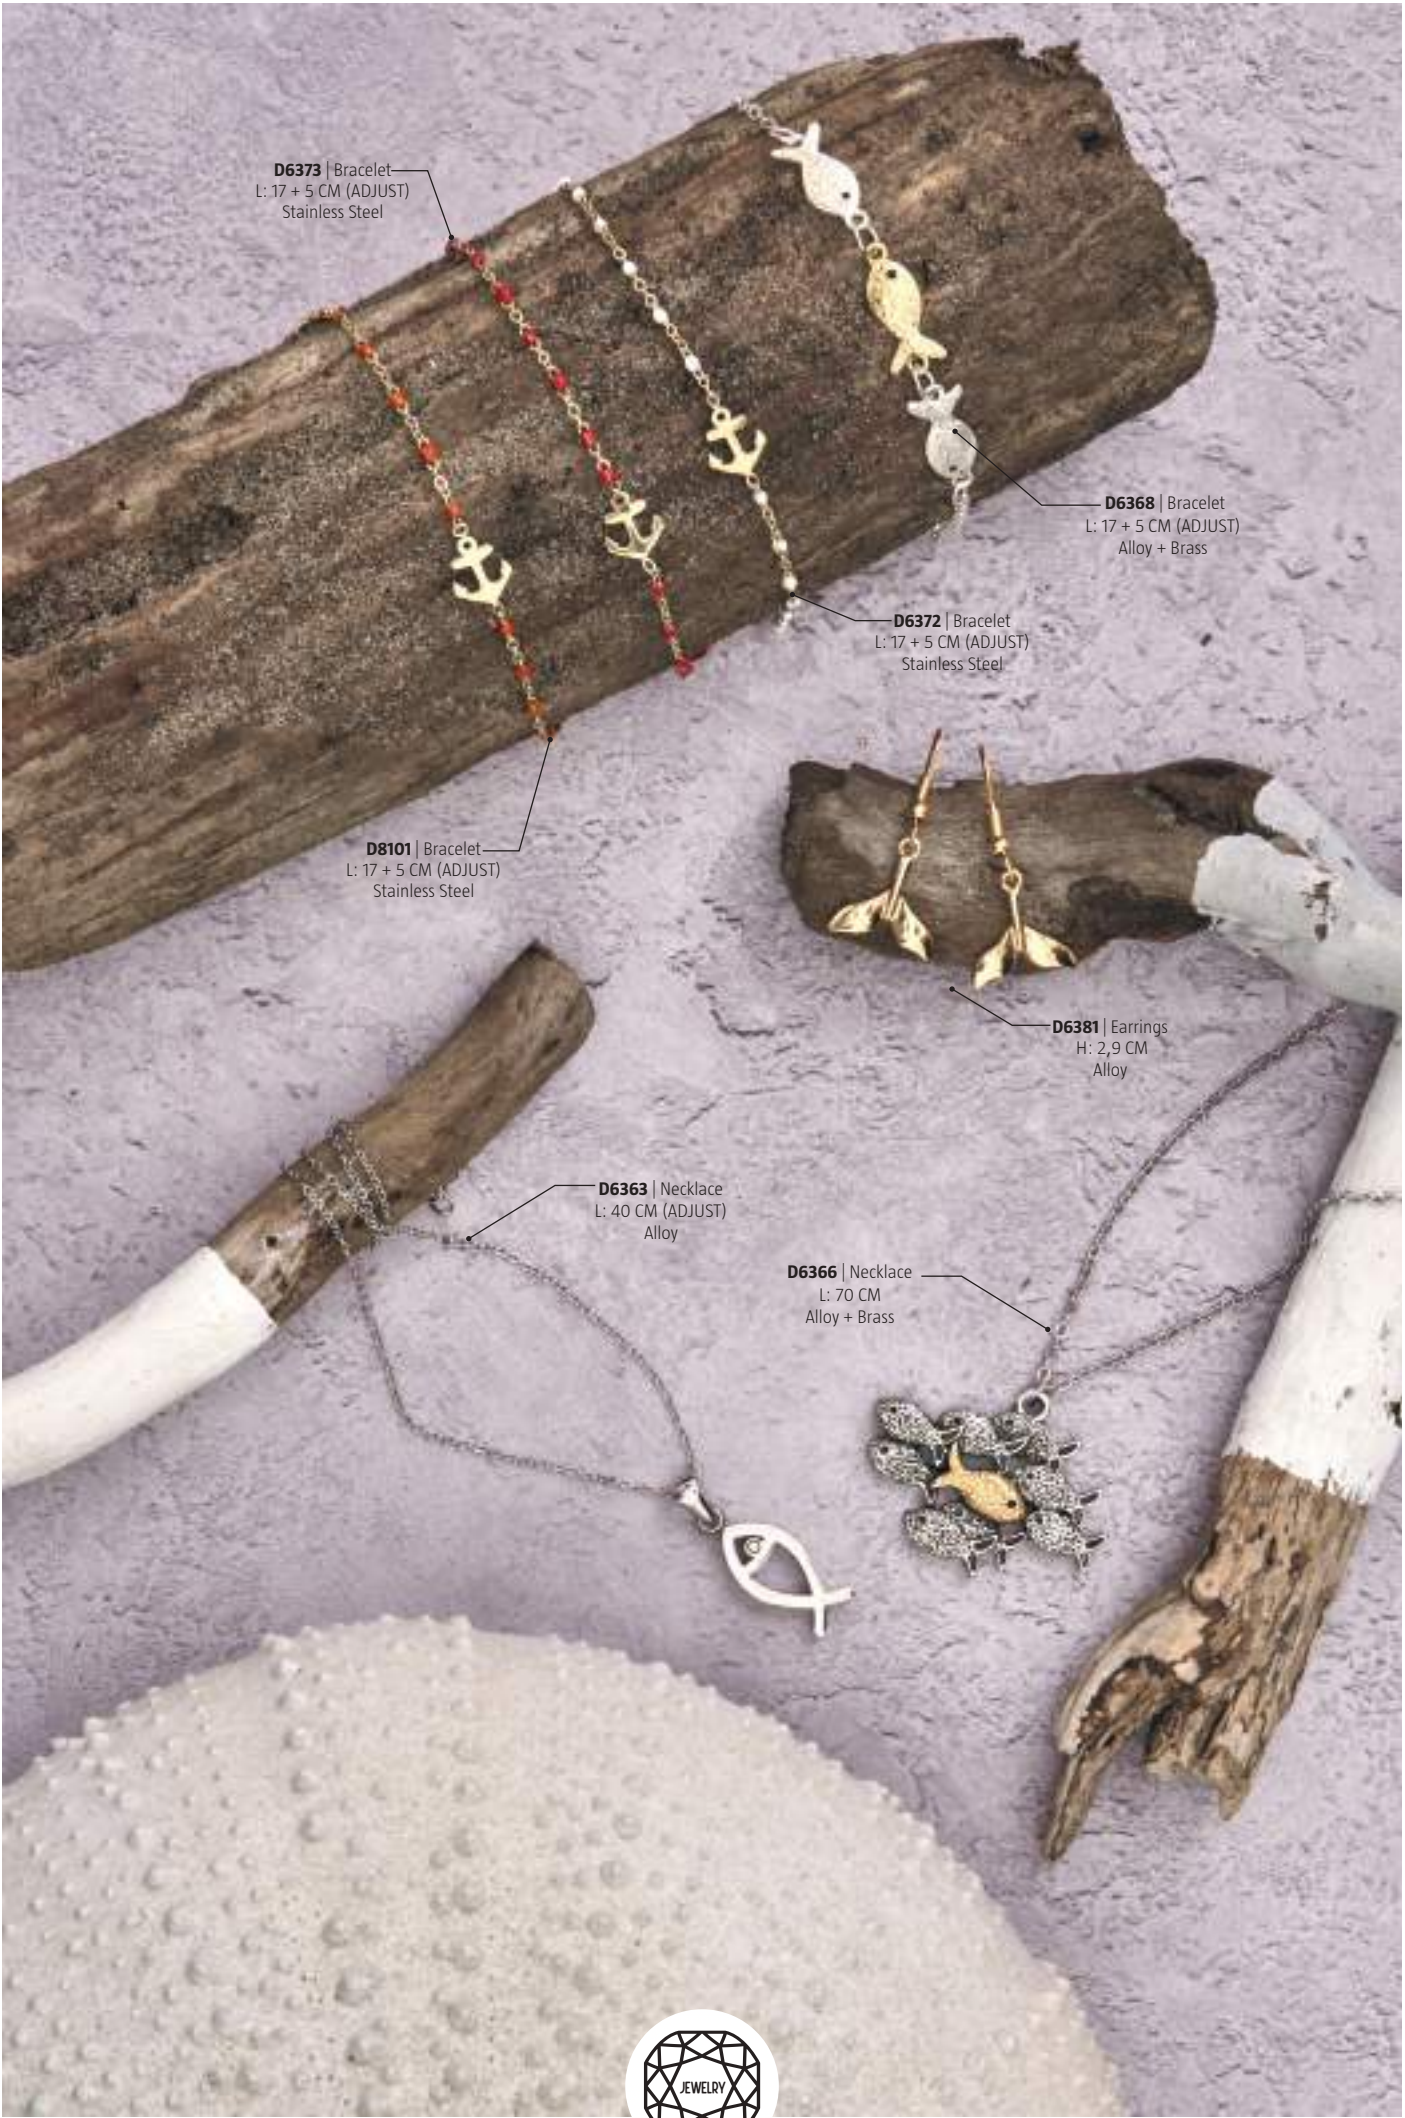

D6373 | Bracelet
L: 17 + 5 CM (ADJUST)
Stainless Steel

D6368 | Bracelet
L: 17 + 5 CM (ADJUST)
Alloy + Brass

D6372 | Bracelet
L: 17 + 5 CM (ADJUST)
Stainless Steel

D8101 | Bracelet
L: 17 + 5 CM (ADJUST)
Stainless Steel

D6381 | Earrings
H: 2,9 CM
Alloy

D6363 | Necklace
L: 40 CM (ADJUST)
Alloy

D6366 | Necklace
L: 70 CM
Alloy + Brass